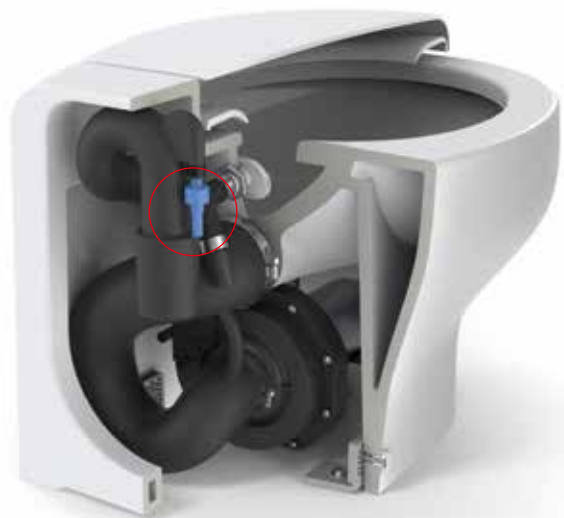

- Hidden installation enhances elegant design
- Side fixing fitting set allows installation in just a few steps
- Smooth surface makes cleaning easier

Safe air admittance valve integrated

Every single detail makes a difference. It's a small but essential and valuable valve that makes the difference for the new Flexi Line, the integrated safe air admittance valve.

- New air inlet valve embedded in the internal hose system
- Prevents system installation constraints
- Optimizes venting on the discharge line
- Improves installation for a better black water system efficiency across different layouts
- Facilitates good hydraulics preventing syphoning and backflows
- Prevents service issues in the field