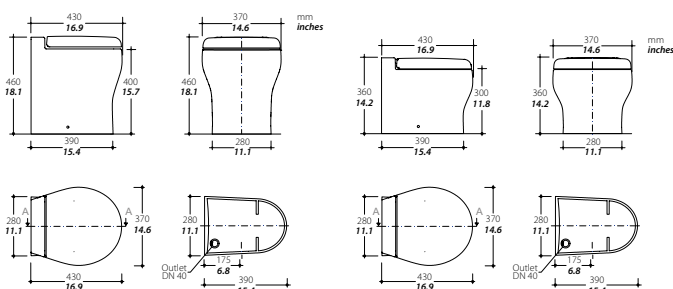

The Elegance 2G Short is designed to be installed on a raising step, usually 10 cm / **3.9 inches** high. For this purpose, the height of the ceramic shell is reduced to 36 cm / **14.2 inches** to compensate and match the standard seating height of 46 cm / **18.1 inches**. Installing the toilet on a higher waterline will maximize the efficiency of the space and volume around the toilet mounting area. This way you can even create space for the new pairing bidet, the Bidet Elegance 2G Short.

Elegance 2G

Elegance 2G Short

Bidet Elegance 2G

Bidet Elegance 2G Short

WEIGHT	22.5 kg / 49.6 lb	WEIGHT	19.5 kg / 42.9 lb
	H x W x D 460 x 370 x 430 mm / 18.1 x 14.6 x 16.9 inches		H x W x D 360 x 370 x 430 mm / 14.2 x 14.6 x 16.9 inches

WEIGHT	13 kg / 28.7 lb	WEIGHT	11 kg / 24.3 lb
	H x W x D 400 x 370 x 430 mm / 15.7 x 14.6 x 16.9 inches		H x W x D 300 x 370 x 430 mm / 11.8 x 14.6 x 16.9 inches

FOOTPRINT	390 x 280 mm / 15.4 x 11.1 inches
WATER USAGE	0.5 - 2.7 L / 0.1 - 0.7 gal per flush
COLOR	White, optional: bone / black
SEAT AND COVER	Polyester optional: soft closing system with Sugatsune™ damper / Thermosetting with soft closing
OUTLET PUMP	MAC 11 12/24 v, Elegance 2G, optional: MAC 11 110/230 v
INLET DEVICE	Solenoid, optional: inlet pump
CONTROL PANEL	All-in-one, optional: Multiframe / Argent / Touch / Premium / Premium Touch
MATCHING BIDET	Bidet Elegance 2G/ Bidet Elegance 2G Short, optional: integrated bidet function

FOOTPRINT	390 x 280 mm / 15.4 x 11.1 inches	FOOTPRINT	390 x 280 mm / 15.4 x 11.1 inches
COLOR	White, optional: bone / black	COLOR	White, optional: bone / black
MATCHING TOILET	Elegance 2G	MATCHING TOILET	Elegance 2G Short