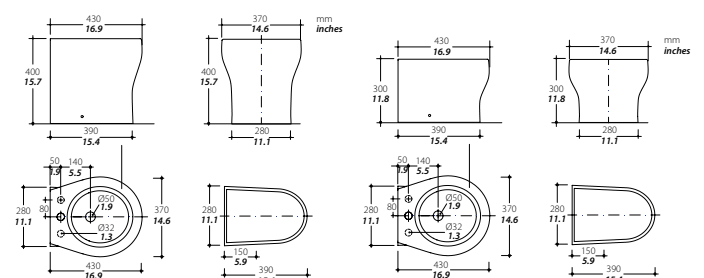

The Elegance 2G Short is designed to be installed on a raising step, usually 10 cm / **3.9 inches** high. For this purpose, the height of the ceramic shell is reduced to 36 cm / **14.2 inches** to compensate and match the standard seating height of 46 cm / **18.1 inches**. Installing the toilet on a higher waterline will maximize the efficiency of the space and volume around the toilet mounting area. This way you can even create space for the new pairing bidet, the Bidet Elegance 2G Short.

Elegance 2G

Elegance 2G Short

Bidet Elegance 2G

Bidet Elegance 2G Short

WEIGHT	22.5 kg / 49.6 lb	WEIGHT	19.5 kg / 42.9 lb
	H x W x D 460 x 370 x 430 mm / 18.1 x 14.6 x 16.9 inches		H x W x D 360 x 370 x 430 mm / 14.2 x 14.6 x 16.9 inches

WEIGHT	13 kg / 28.7 lb	WEIGHT	11 kg / 24.3 lb
	H x W x D 400 x 370 x 430 mm / 15.7 x 14.6 x 16.9 inches		H x W x D 300 x 370 x 430 mm / 11.8 x 14.6 x 16.9 inches

FOOTPRINT	390 x 280 mm / 15.4 x 11.1 inches
WATER USAGE	0.5 - 2.7 L / 0.1 - 0.7 gal per flush
COLOR	White, optional: bone / black
SEAT AND COVER	Polyester optional: soft closing system with Sugatsune™ damper / Thermosetting with soft closing
OUTLET PUMP	MAC 11 12/24 v, Elegance 2G, optional: MAC 11 110/230 v
INLET DEVICE	Solenoid, optional: inlet pump
CONTROL PANEL	All-in-one, optional: Multiframe / Argent / Touch / Premium / Premium Touch
MATCHING BIDET	Bidet Elegance 2G/ Bidet Elegance 2G Short, optional: integrated bidet function

FOOTPRINT	390 x 280 mm / 15.4 x 11.1 inches	FOOTPRINT	390 x 280 mm / 15.4 x 11.1 inches
COLOR	White, optional: bone / black	COLOR	White, optional: bone / black
MATCHING TOILET	Elegance 2G	MATCHING TOILET	Elegance 2G Short