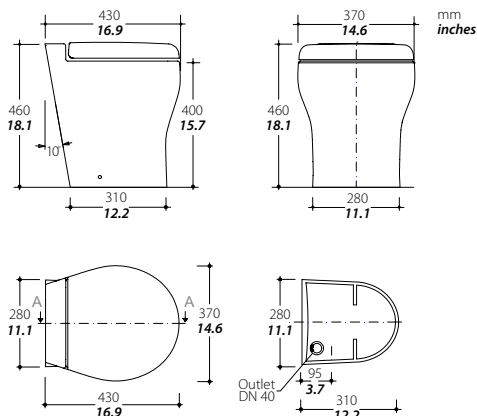

WEIGHT	13 kg / 28.7 lb	WEIGHT	11 kg / 24.3 lb
	H x W x D 400 x 370 x 430 mm / 15.7 x 14.6 x 16.9 inches		H x W x D 300 x 370 x 430 mm / 11.8 x 14.6 x 16.9 inches

FOOTPRINT	390 x 280 mm / 15.4 x 11.1 inches
WATER USAGE	0.5 - 2.7 L / 0.1 - 0.7 gal per flush
COLOR	White, optional: bone / black
SEAT AND COVER	Polyester optional: soft closing system with Sugatsune™ damper / Thermosetting with soft closing
OUTLET PUMP	MAC 11 12/24 v, Elegance 2G, optional: MAC 11 110/230 v
INLET DEVICE	Solenoid, optional: inlet pump
CONTROL PANEL	All-in-one, optional: Multiframe / Argent / Touch / Premium / Premium Touch
MATCHING BIDET	Bidet Elegance 2G/ Bidet Elegance 2G Short, optional: integrated bidet function

FOOTPRINT	390 x 280 mm / 15.4 x 11.1 inches	FOOTPRINT	390 x 280 mm / 15.4 x 11.1 inches
COLOR	White, optional: bone / black	COLOR	White, optional: bone / black
MATCHING TOILET	Elegance 2G	MATCHING TOILET	Elegance 2G Short

The Elegance 2G Cut and Elegance 2G Cut Short are also equipped with the new second Generation System Improvements to give you the best your yacht deserves.

Elegance 2G Cut

WEIGHT	22 kg / 48.5 lb
H x W x D	460 x 370 x 430 mm / 18.1 x 14.6 x 16.9 inches
FOOTPRINT	310 x 280 mm / 12.2 x 11.1 inches
WATER USAGE	0.5 - 2.7 L / 0.1 - 0.7 gal per flush
COLOR	White, optional: bone / black
SEAT AND COVER	Polyester optional: soft closing system with Sugatsune™ damper / Thermosetting with soft closing
OUTLET PUMP	MAC 11 12/24 v
INLET DEVICE	Solenoid, optional: inlet pump
CONTROL PANEL	All-in-one, optional: Multiframe / Argent / Touch / Premium / Premium Touch
BIDET	Optional: integrated bidet function